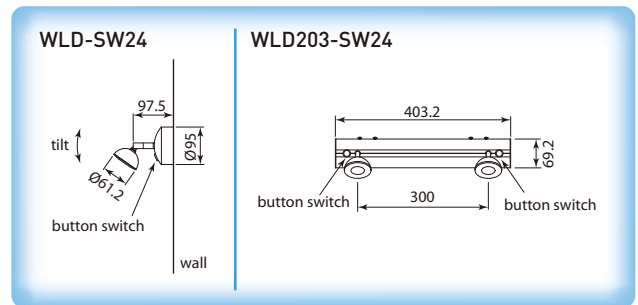

Wall Mounting LED Swivel Reading Light WLD-SW24

- With 38° optic lens
- With swivel & tilt arm
- Surface wall mounting, inside with LED driver

Illustration	Article Code	Model	Light color	Flux (lm)	Efficacy (lm/watt)
	WLD-SW24				
	• 3.5W, with LD1050.1 LED driver & on/off button switch				
	• Bright silver / canopy in polished chrome				
	08.073024.221	WLD-SW24NB-CW	cool white	338	111
• All brushed stainless					
08.073024.411	WLD-SW24ABN-WW	warm white	260	86	
	WLD280-04				
	• 2 x 3.5W (7W), with 2 LD1050.1 LED driver & on/off button switches				
	• All bright silver				
	08.074024.221	WLD203-SW24NB-CW	cool white	676	111
• All brushed stainless					
08.074024.411	WLD203-SW24ABN-WW	warm white	520	86	